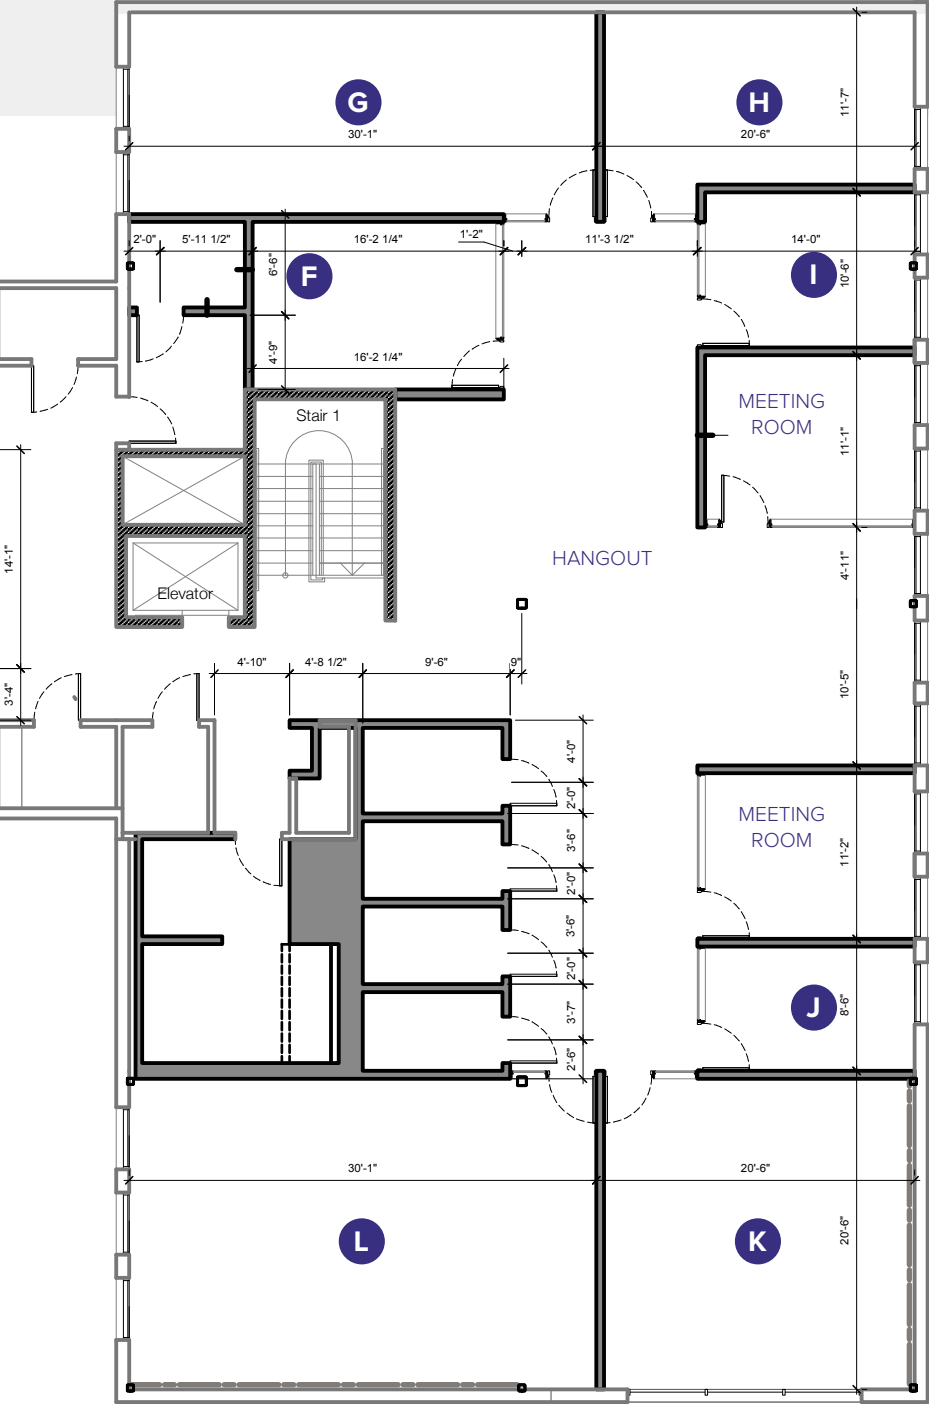

Welcome to Flexible Workspace.

Link Flex is central Austin's only work address with furnished, modern offices with beautiful common spaces, including a kitchen, phone rooms and lounge space. Every office has a window, glass fronts and electric sit/stand desks—and of course we have **supercharged fiber** included and **free parking**.

It's Flexible. Like the name.

Move in and move up to bigger workspace as your business expands—all with flexible month to month agreements. We have offices for one person or up to 30 (special inquiry). We also pay broker fees. **Go Flex. Link Flex.**

	Sq. Ft.	# People	Price Mo. to Mo.	Price 6 Month	Price 1 Year
A	322	6	$3600	$3400	$3000
B	196	4	$2400	$2200	$2000
C	196	4	$2400	$2200	$2000
D	196	4	$2400	$2200	$2000
E	196	4	$2400	$2200	$2000
F	176	3	$2000	$1800	$1600
G	330	6	$3600	$3400	$3000
H	220	4	$2400	$2200	$2000
I	140	2	$1200	$1000	$900
J	112	2	$1200	$1000	$900

	Sq. Ft.	# People	Price Mo. to Mo.	Price 6 Month	Price 1 Year
K	400	8	$4800	$4200	$4000
L	600	12	$7200	$6600	$6000
M	266	5	$3000	$2800	$2600
N	204	5	$3000	$2800	$2600
O	98	1	$900	$800	$800
P	98	1	$900	$800	$800
Q	196	4	$2400	$2200	$2000
R	154	2	$1200	$1000	$900
S	154	2	$1200	$1000	$900
T	224	4	$2400	$2200	$2000

Call **737.529.6828** for information or visit LinkFlexSpace.com